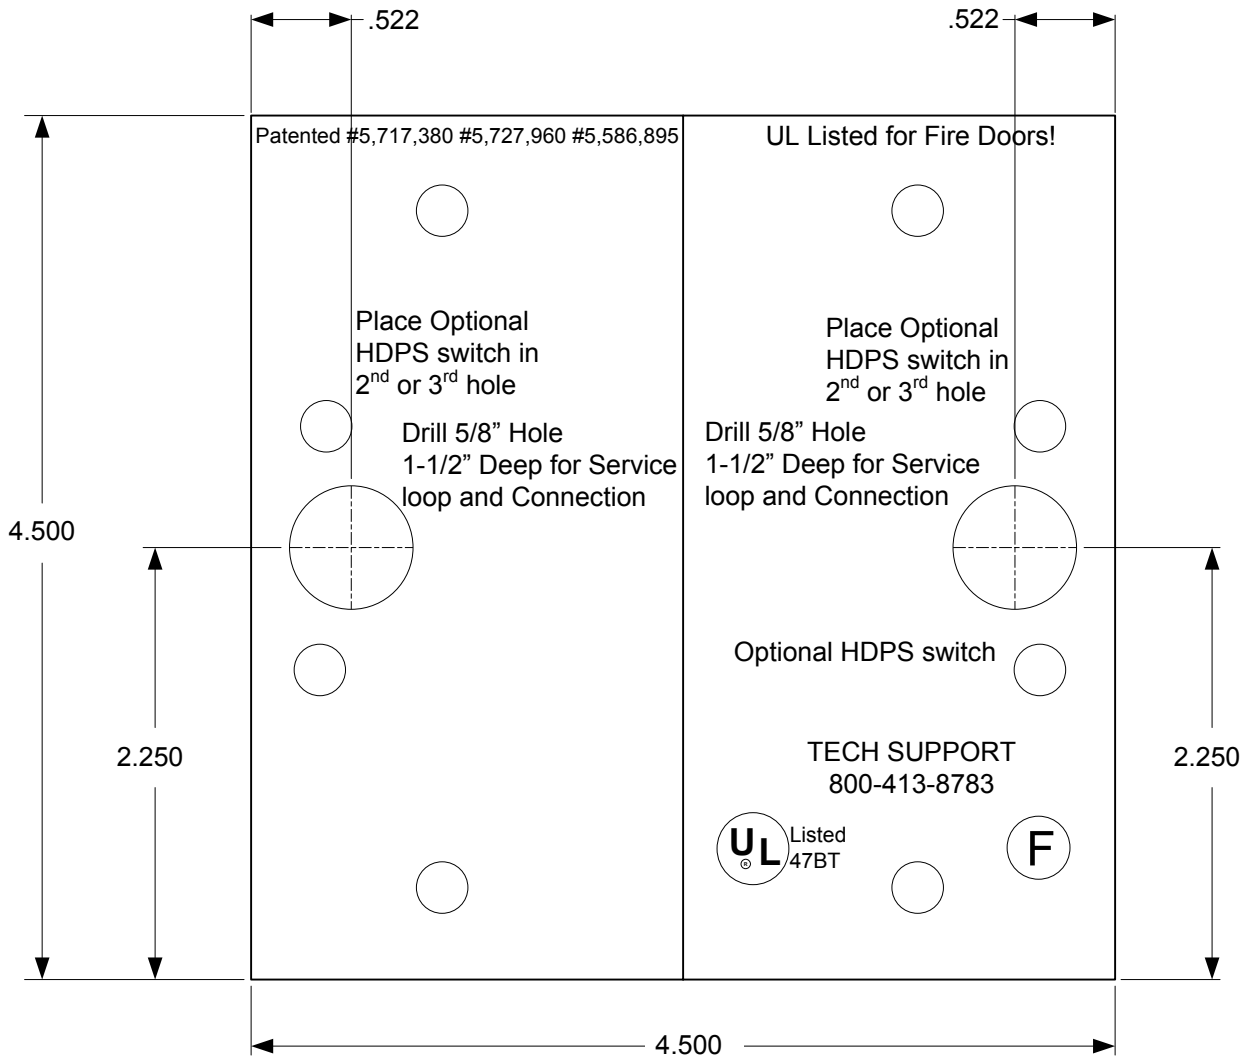

Each Power Transfer Hinge comes with a paper template in the box.
This is a dimensional drawing only.

NOT TO SCALE

Hinge Size: 4.5" X 4.5"

	Security Door Controls 3580 Willow Lane Westlake Village, CA 91359 (805) 494-0622 Fax: (805) 494-8861 www.sdcsecurity.com E-mail: service@sdsecurity.com	TEMPLATE Power Transfer Hinge	DATE	04-11-06
			DRAWING	4911